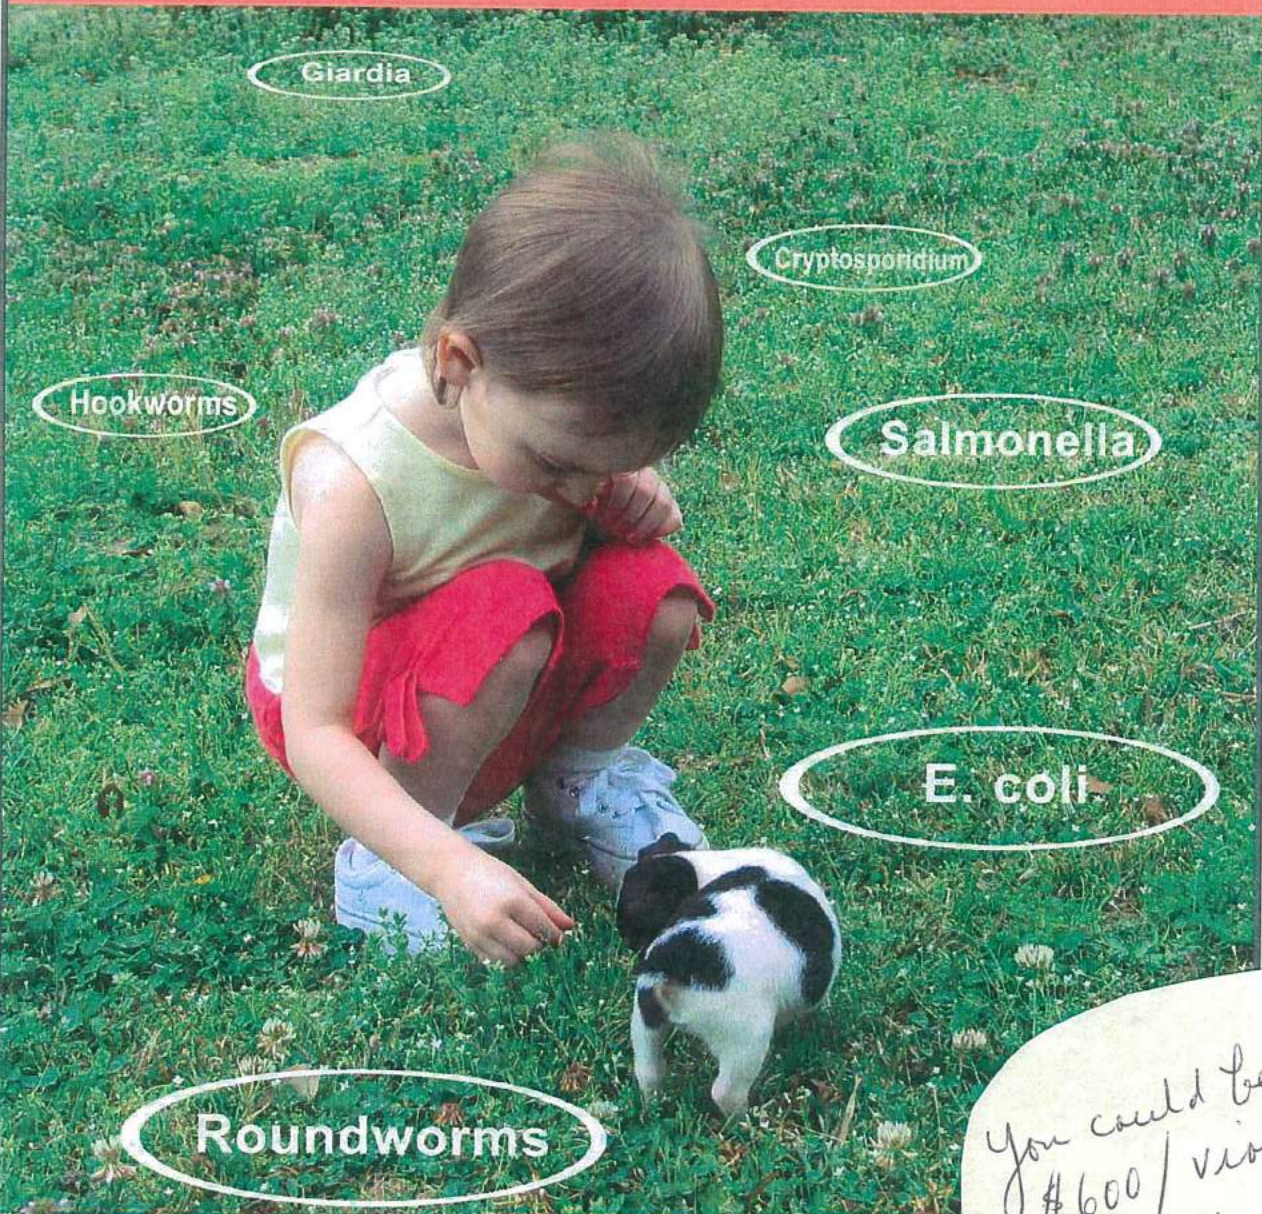

Some things last longer than you think

Harmful organisms that can be transmitted from pet waste to children can persist for weeks.

Scoop the poop, bag it, and place it in the trash

Clean yards. Clean streams. Healthy children.

Message brought to you by your municipality
and the Chester-Ridley-Crum Watersheds Association Municipal Stormwater Partnership

Poster courtesy of Snohomish County Public Works, Washington State

*You could be fined
\$600 / violation
if you don't!*